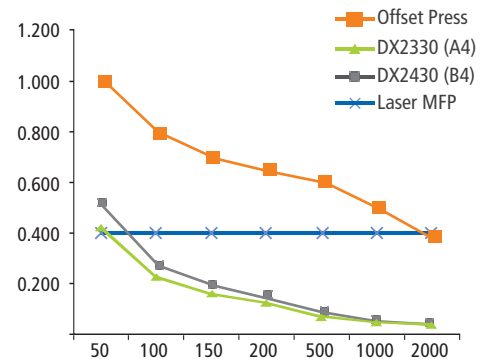

Fast and cost-efficient performance

CopyPrinter DX 2330

Straightforward productivity

High-speed printing does not have to be expensive. The CopyPrinter DX 2330 offers excellent value for your money. Print at an impressive 90 pages per minute. Adding spot colours or editing documents for a professional look is easy. This CopyPrinter turns into an extra-fast printer when upgraded with a PC controller.

- High performance • Smart paper feed • Easy colour drum change
- Several editing functions • Optional PC controller • Spot colour printing

Quality at low cost

High performance

- Attain excellent productivity levels at 90 prints per minute
- Job flow from master-making to printing takes only one minute
- Turn your CopyPrinter into a high-speed printer with the optional PC controller

CopyPrinter DX 2330

Specifications

GENERAL

Type:	Digital, desktop	
Printing process:	Fully-automatic digital process	
Originals:	Sheet	
Original size:	Minimum:	90 x 140 mm
	Maximum:	275 x 395 mm
Print paper size:	Minimum:	90 x 140 mm
	Maximum:	275 x 395 mm
Print paper weight:	35.0-127.9 g/m ²	
Print area:	Maximum 210 x 355 mm	
Print speed:	60 - 90 sheets per minute (2 steps)	
First print speed:	Less than 40 seconds	
Resolution:	300 x 300 dpi	
Image modes:	Letter mode, Photo mode, Photo/Letter mode	
Image position:	Vertical:	± 10 mm
	Horizontal:	± 10 mm
Reproduction ratios:	Pre-set enlargement:	115, 122, 141%
	Pre-set reduction:	71, 82, 87, 93%
Colour printing:	By replacing colour drum	
Paper feed/ delivery table capacity:	500 sheets (80 g/m ²)	
Power source:	220-240 V, 50 - 60 Hz	
Power consumption:	Maximum:	Master making: less than 175 W
	Printing:	Less than 175 W (at 90 sheets per minute)
	Standby:	35 W
Dimensions (W x D x H):	1,232 x 672 x 519 mm	
Weight:	55 kg	